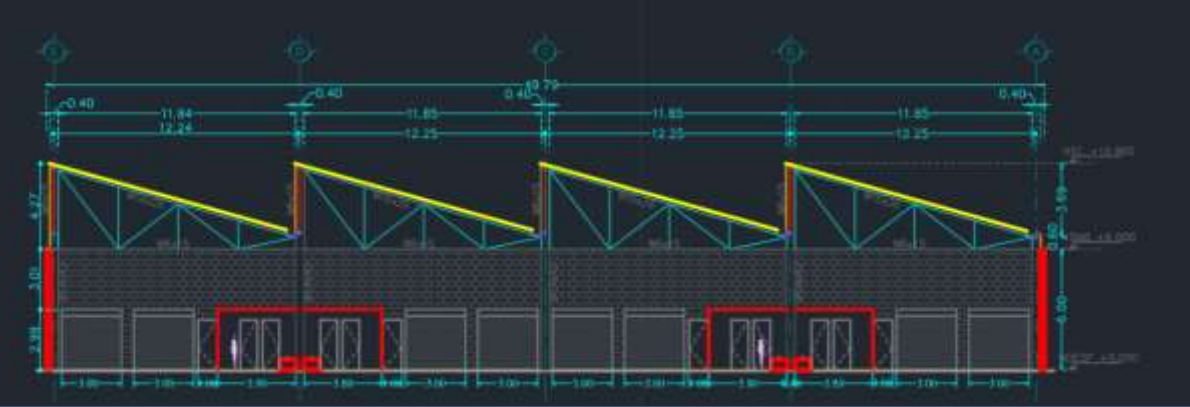

Nave industrial

Construcción de nave industrial para fines comerciales de almacenamiento.