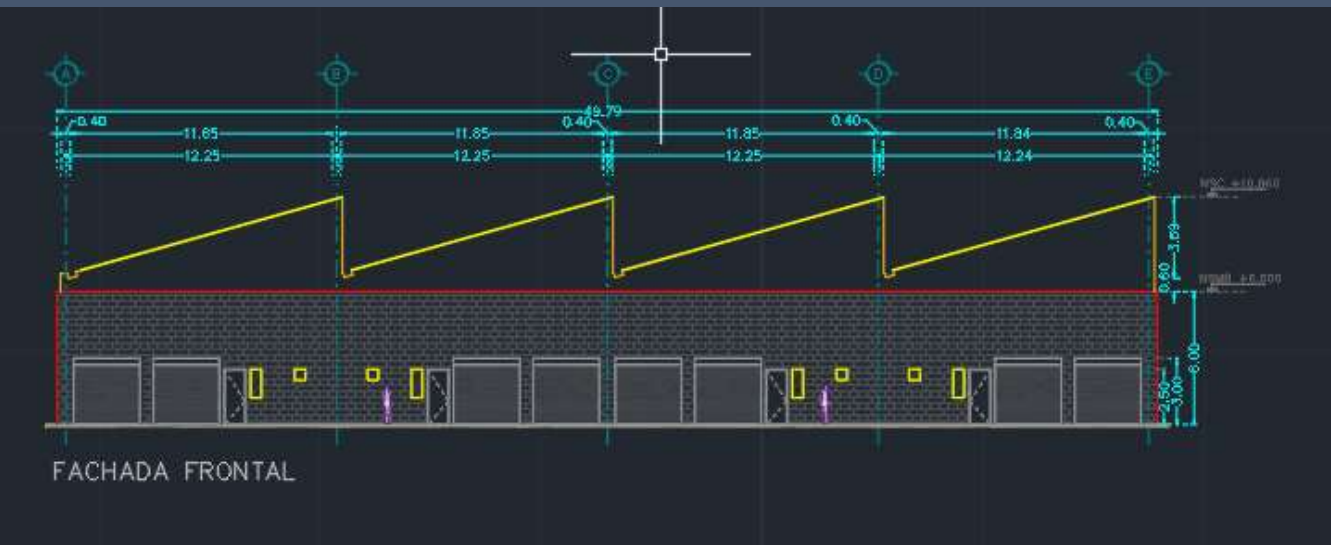

Nave industrial

Construcción de nave industrial para fines comerciales de almacenamiento.