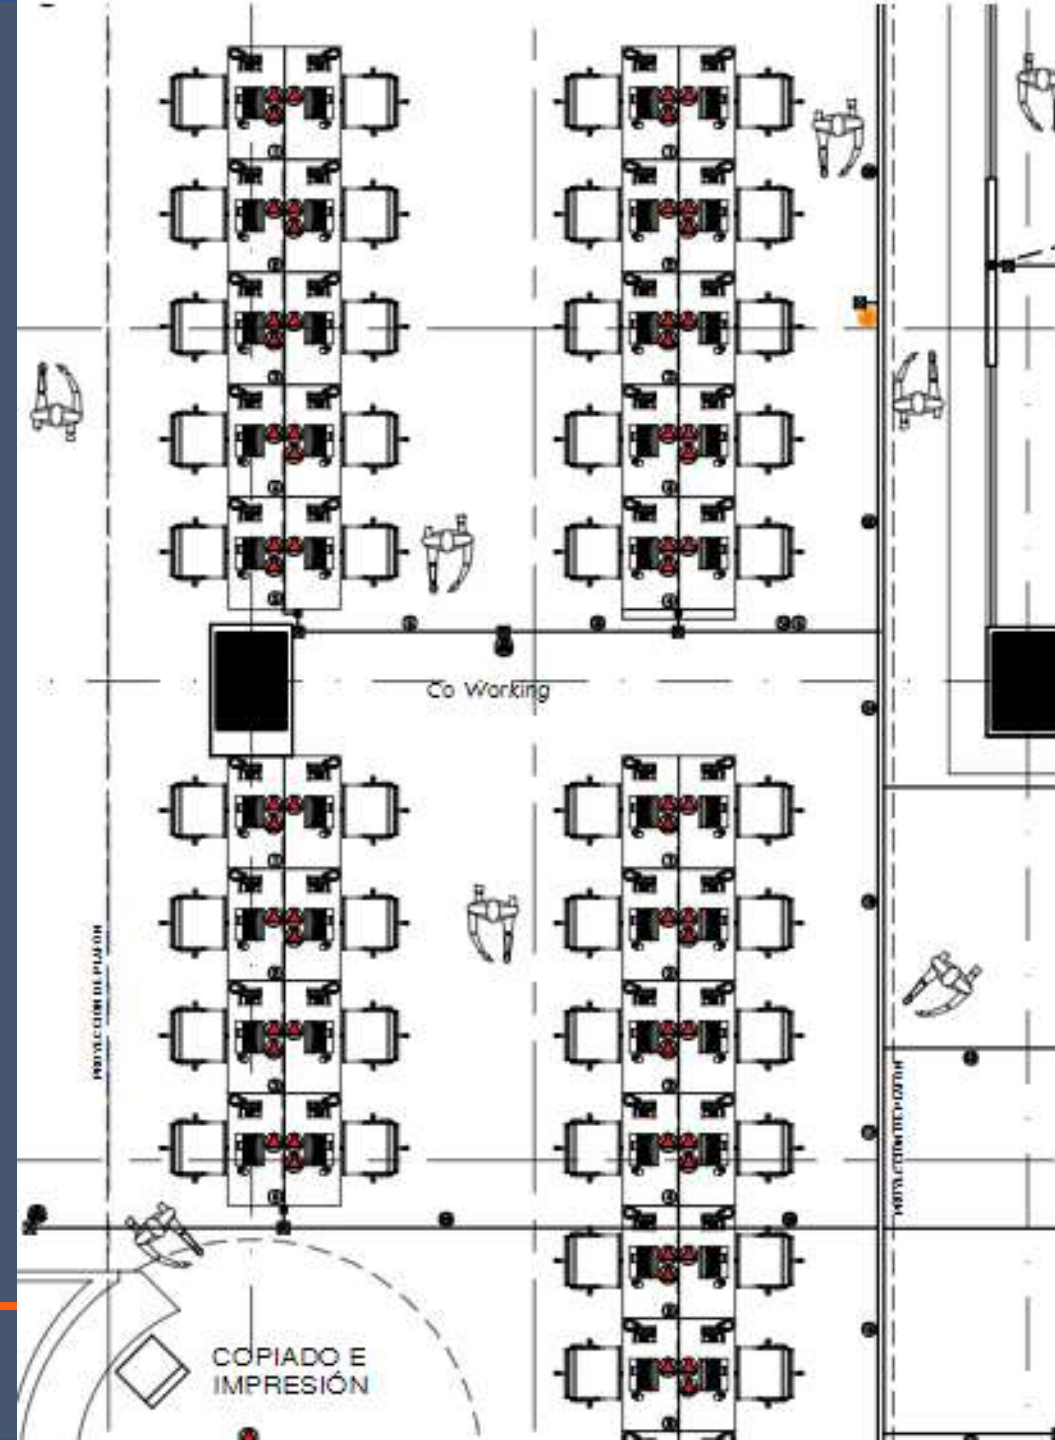

Instalaciones especiales

Instalaciones eléctricas , instalaciones hidráulicas, instalaciones sanitarias, instalaciones de gas, sistema de aire acondicionado, protección contra incendios, instalaciones de voz y datos.